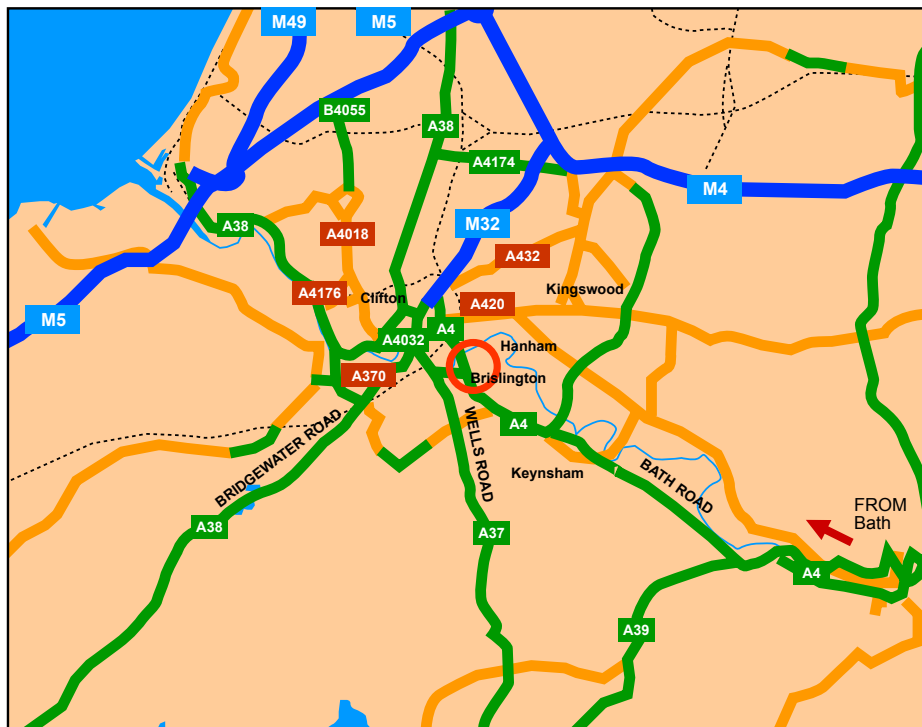

Local Area

Bristol Area

FROM LONDON

Follow the M4 to Junc 19 and exit onto the M32

FROM MIDLANDS

Follow the M5 to Junc 15 (M4 JUNC 20) and exit onto the M4 follow M4 to Junc 19 and exit onto the M32

FROM M32

Follow the M32 to Junc 3, sign posted Bath.

Exit and at roundabout bear left on to Easton Way - A4320, signposted Bath A4, Chippenham.

At Lawrence Hill roundabout take second exit on to Barrow Road A4320, signposted Bath A4, Shepton Mallet A37.

At roundabout take second exit signposted Bath A4.

At roundabout 1st exit onto Whitby Road signposted St. Annes.

Take next right turn and then turn immediately left into car park.

Bristol Labels is not directly visible from the road but can be found behind the Audi Garage next to Enterprise Car Hire.